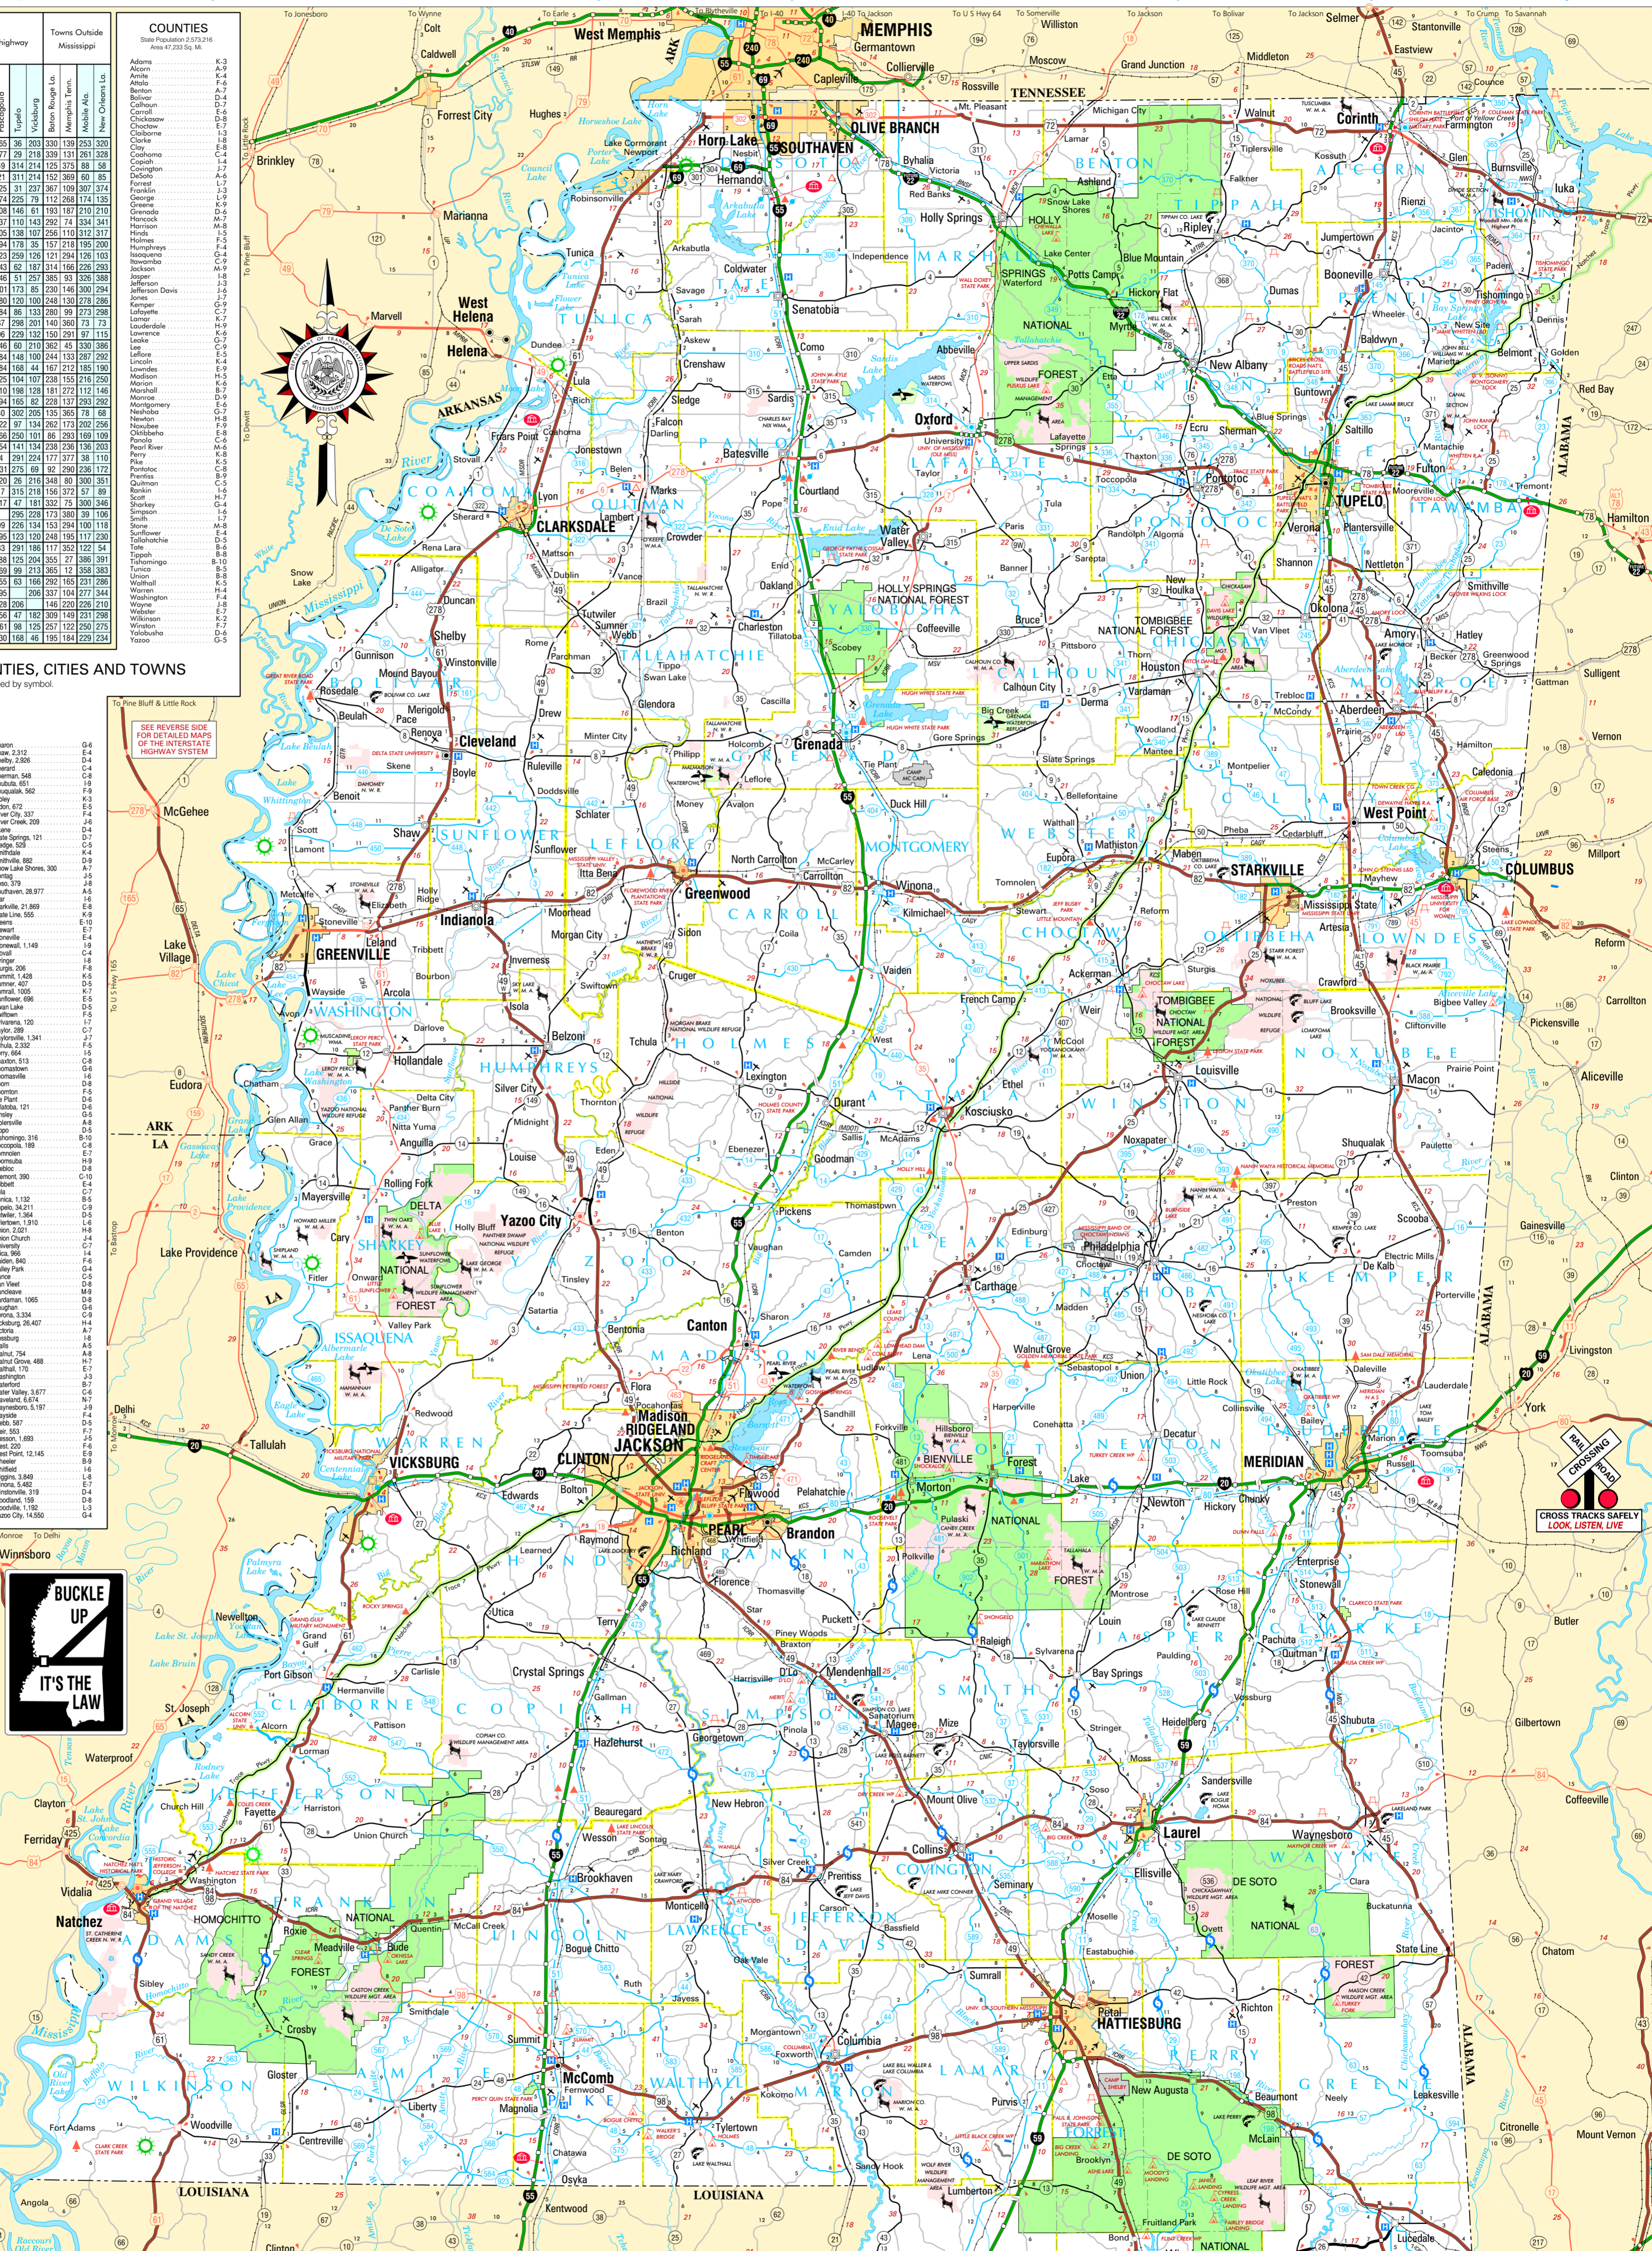

MISSISSIPPI HIGHWAY SAFETY PATROL DISTRICT HEADQUARTERS

Substations maintained on a 24-hour basis. Ph. 1-800-845-8242

Tables of State Parks, National Forests, and other recreational areas with location and phone information.

Tables for Pearl River Basin Development District and Pearl River Valley Water Supply District.

Table for De Soto National Forest with various locations and phone numbers.

Table for Corps of Engineers Recreation Areas with various locations and phone numbers.

MILEAGE CHART showing distances between various towns and cities.

Towns and Cities lists for various counties.

INDEX TO MISSISSIPPI COUNTIES, CITIES AND TOWNS.

CITIES AND TOWNS lists with symbols for county seats.

MISSISSIPPI BICYCLE LAWS section including traffic rules, safety instructions, and penalties.