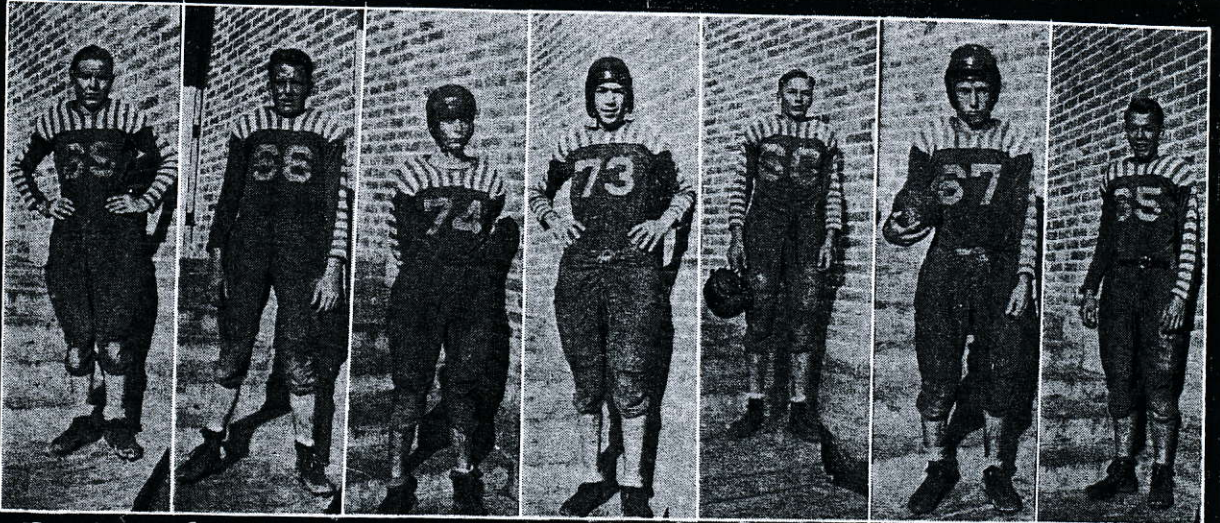

THE FIDELIS

Bailey-Springer-Thomas-Gordan-Mullins-CAPT. Strawbridge-CAPT. Lee