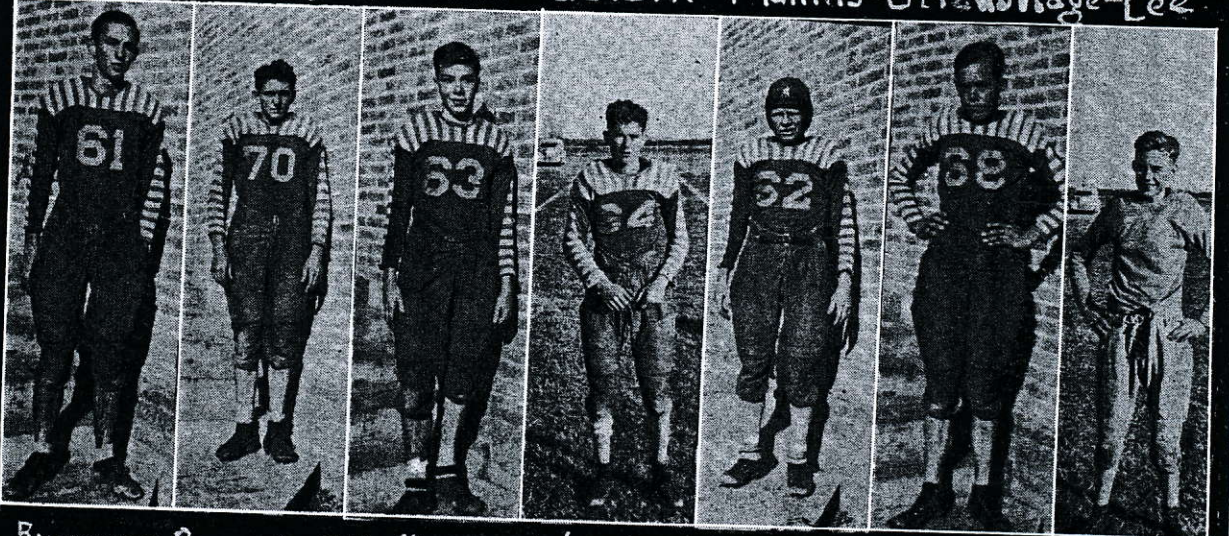

Burrus-Browning-Hallman-Wood-Smith-Prewitt-Robertson